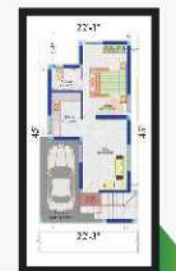

ABI Infrastructure
VILLA DEVELOPERS

SAI GREEN GARDEN

@SiruvaniRoad

LUXURY DREAM HOUSE
AT YOUR BUDGET

2 BHK Land Area : 1170 Ft²
Build Up Area : 1055 Ft²

1 BHK Land Area : 1003 Ft²
Build Up Area : 600 Ft²

ABI Infrastructure
VILLA DEVELOPERS
Passion at work